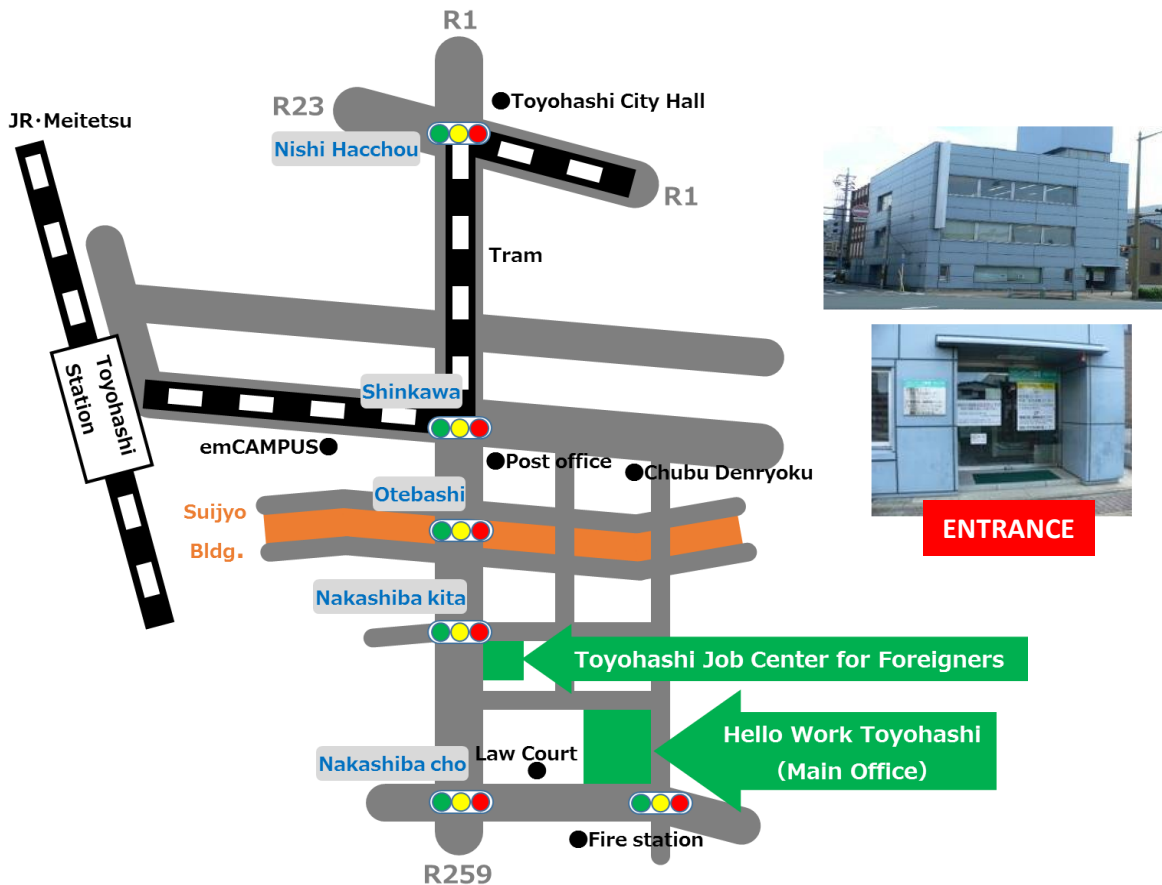

ハローワーク豊橋 Hello Work Toyohashi (Public Employment Security Office)

豊橋外国人職業相談センター Toyohashi Job Center for Foreigners

Interpreter is available following time and date

9:00~12:00 13:00~17:00

(Lunch Break : 12:00~13:00)

Portuguese : Monday to Friday

Spanish : Monday, Wednesday, Thursday and Friday

English : Monday to Friday

Address : Toyohashi-shi, Daikoku-cho 73, Daikoku Bldg. 2 F

Telephone : 0532-57-1356

Open : Monday to Friday , 8:30 to 17:00 (Except National holidays)

※There is No parking space here.

Use the parking lot at the main office.

※The procedures for Unemployment Benefit are conducted at the main office.