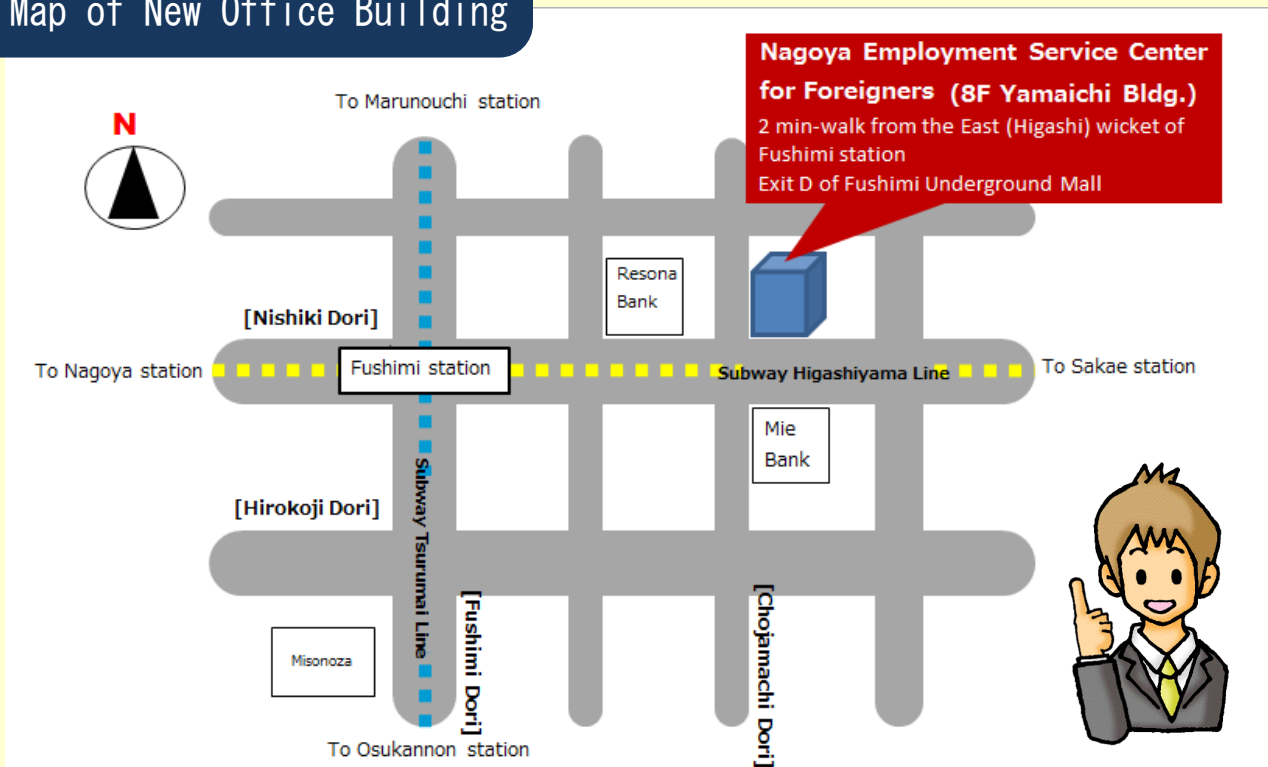

# Nagoya Employment Service Center for Foreigners

## Notice of Office Transfer

Office hours 8:30-17:15

Interpreters are available from 9:15 to 17:15.

New address

**Nagoya-shi, Naka-ku, Nishiki**  
**2-14-25, Yamaichi Biru, 8<sup>th</sup> floor**  
**New Phone No.052-855-3770**

Services available at new office building from

**Feb. 25 (Mon), 2019**

Please take note that each office/counter has different transfer schedule. For the further information, see the reverse side.

\* Labor Section (Day-labor desk) will be transferred to  
Nagoya-shi, Nakamura-ku, Meieki Minami, 4-1-22, Nagoya Nakamura Godo Chousha

Map of New Office Building

Access

★ 2 min-walk from Fushimi Sta. on Subway Higashiyama Line or Tsurumai Line  
(Go out from the East Exit of Higashiyama Line which is directly connected to the platform for trains for Sakae. Walk through Fushimi Underground Mall and out from Exit D.)