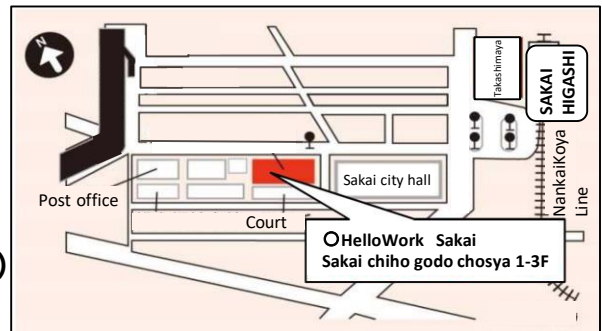

("Foreign Employment Service Corner" is located on 1F)

Tel 072-238-8301

(Open Hours)

Mon-Fri 8:00~17:15

(Closed Sat, Sun, National holidays  
and Year-End & New Year holidays)

Website

<https://jsite.mhlw.go.jp/osaka-hellowork/list/sakai>