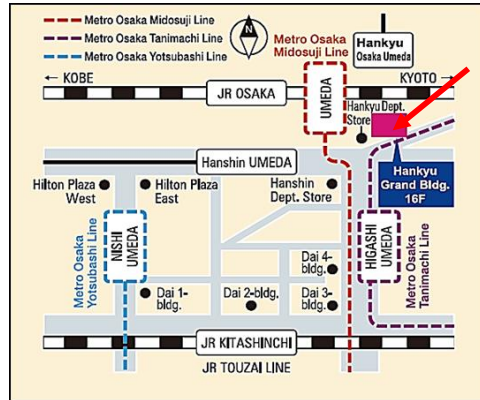

★ **Osaka Employment Service Center for Foreigners**

〒530-0017

Osaka-fu Osaka-shi Kita-ku

Kakuda-cho 8-47

Hankyu Grand Bldg 16F

Tel 06-7709-9465

(Open Hours)

Mon-Fri 10:00~18:00

(Closed Sat, Sun, National holidays
and Year-End & New Year holidays)

Website

<https://jsite.mhlw.go.jp/osaka-foreigner/>

Employment Support Desk
for Ukrainian Evacuees

• Consultation in Ukrainian
(Thu, Fri 14:00~18:00)

• Consultation in English
(Mon-Fri 13:00~18:00)

Chinese Portuguese Spanish Vietnamese Nepali
(Please confirm schedules beforehand.)

★ **Hello Work Sakai**

〒590-0078

Osaka-fu Sakai-shi Sakai-ku

Minamikawara-machi 2-29 1~3F

("Foreign Employment Service Corner" is located on 1F)

Tel 072-238-8301

(Open Hours)

Mon-Fri 8:00~17:15

(Closed Sat, Sun, National holidays
and Year-End & New Year holidays)

Website

<https://jsite.mhlw.go.jp/osaka-hellowork/list/sakai>